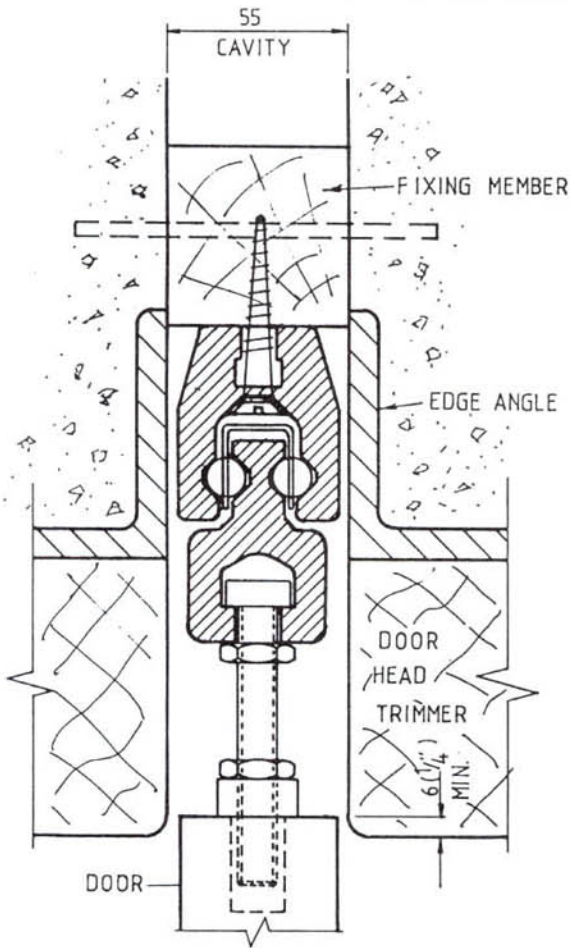

ALLOY MEDIUM

CAVITY WALL
FIXING

SCALE : HALF FULL SIZE

DOOR BASE
GUIDES

SCALE : HALF FULL SIZE

ELEVATION - CAVITY FIXING

SCALE : QUARTER FULL SIZE